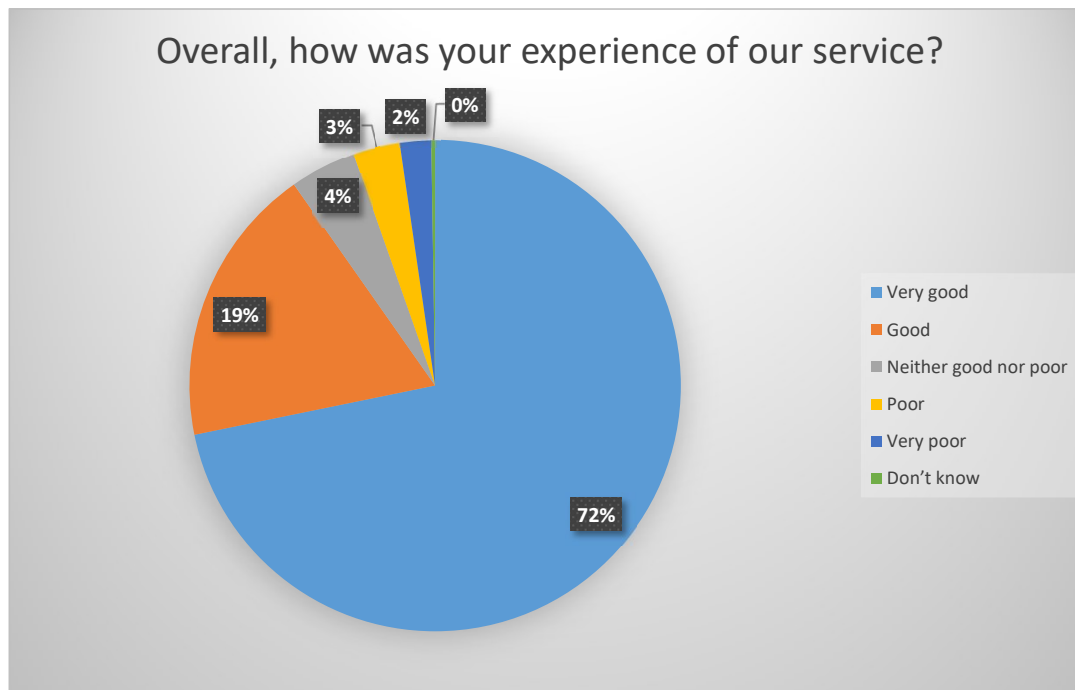

# The Station Practice Friends and Family Test Results for March 25

Very good	280
Good	72
Neither good nor poor	17
Poor	12
Very poor	8
Don't know	1