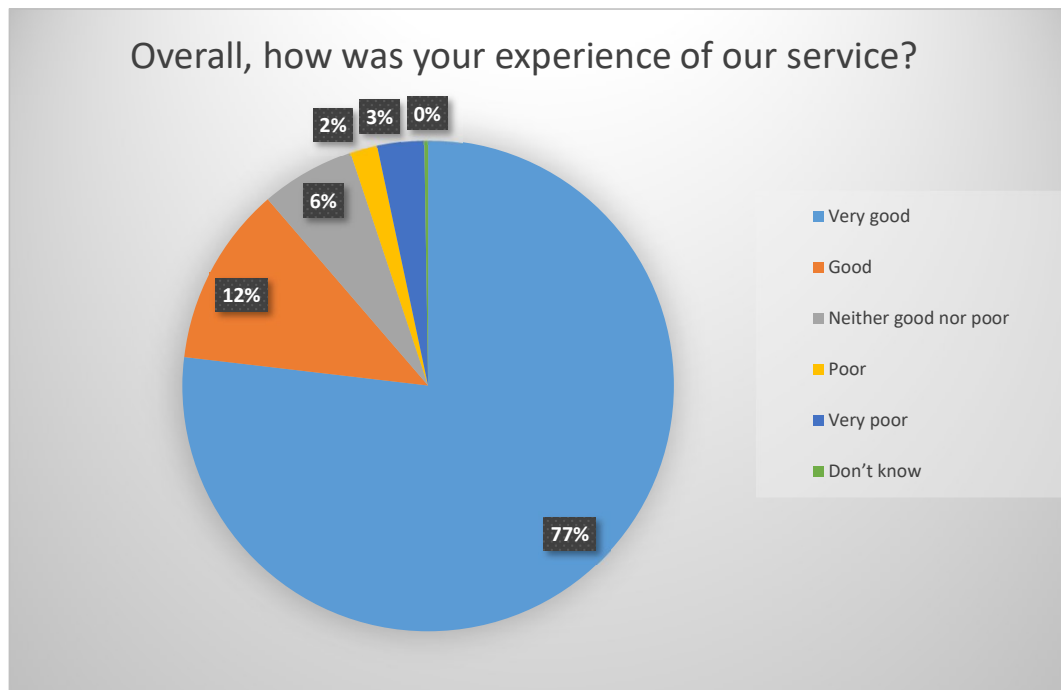

The Station Practice Friends and Family Test *Results for December 24*

Very good	299
Good	46
Neither good nor poor	24
Poor	7
Very poor	12
Don't know	1