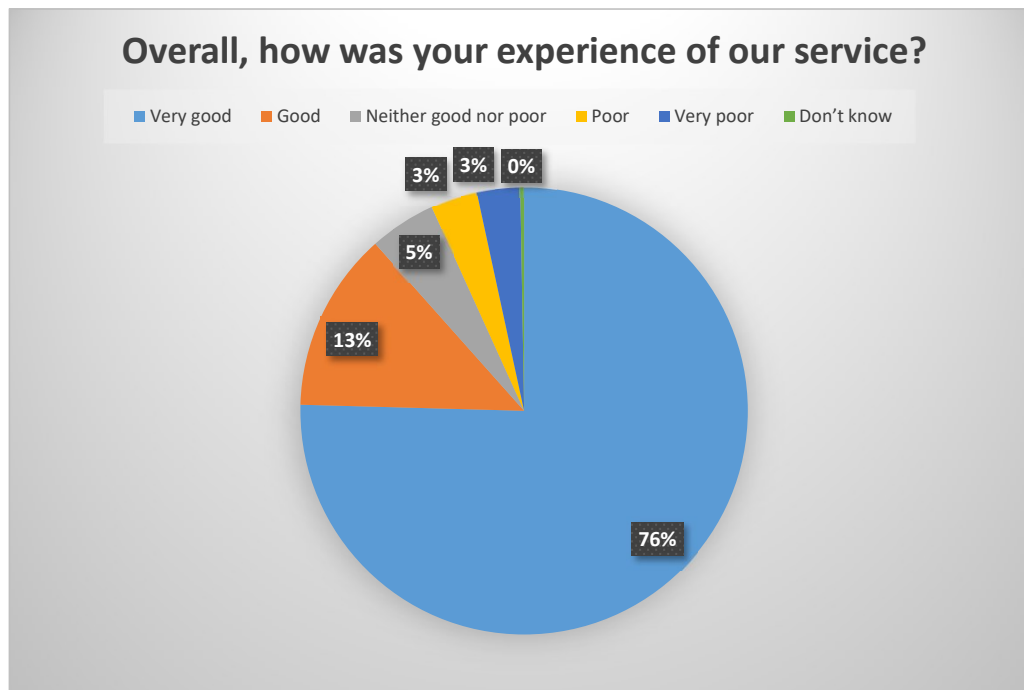

The Station Practice Friends and Family Test *Results for June 24*

Very good	267
Good	46
Neither good nor poor	17
Poor	12
Very poor	11
Don't know	1